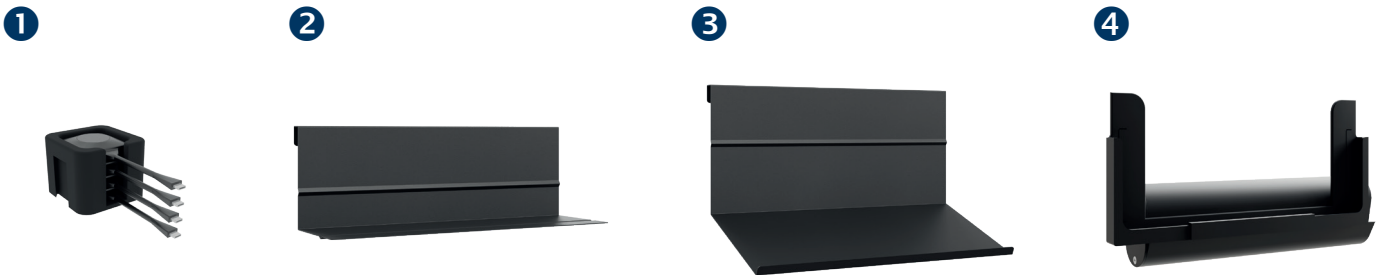

- Media column for floor-wall mounting with manual height adjustment
- 65 - 86" | 165 - 218 cm
- Landscape orientation
- VESA, min. 200 x 200 - max. 800 x 600 mm
- Manual height adjustment thanks to adjustable to device weight mechanism
- Very smooth adjustability
- Manual height adjustment with 400 mm stroke
- Screen holds securely at the desired height
- Frontcover with sliding door incl. soft-close

- Space saving floor-wall mounting
- Levelling feet for level compensation
- Ventilation grilles in the corpus
- AV accessories are protected from unauthorised access inside the furniture corpus
- Easy assembly thanks to removable AV mounting panel (2 pcs)
- Retractable security lock on the side of the corpus
- Min. 60 - max. 90 kg, mechanism adjustable to device weight
- Colour: white

Retractable security lock

Easy assembly thanks to AV mounting panel (2 pcs)

Accessories are protected inside the corpus

Accessories CON-Line®

Optional accessories for CON-Line and CON-Line Big

Item no.:	Item name	Function & suitability	Illustration	Colour
2935	CON-Line® Dongle Tray	Dongle tray, suitable for all versions of the CON-Line® and CON-Line® Big media columns	1	schwarz
2932	CON-Line® AV Shelf	AV Shelf, suitable for all versions of the CON-Line® and CON-Line® Big media columns	2	
2933	CON-Line® Laptopholder	Laptopholder, suitable for all versions of the CON-Line® and CON-Line® Big media columns	3	
2882	CON-Line® Tabletholder	Tabletholder, universal, suitable for all versions of the CON-Line® and CON-Line® Big media columns	4	