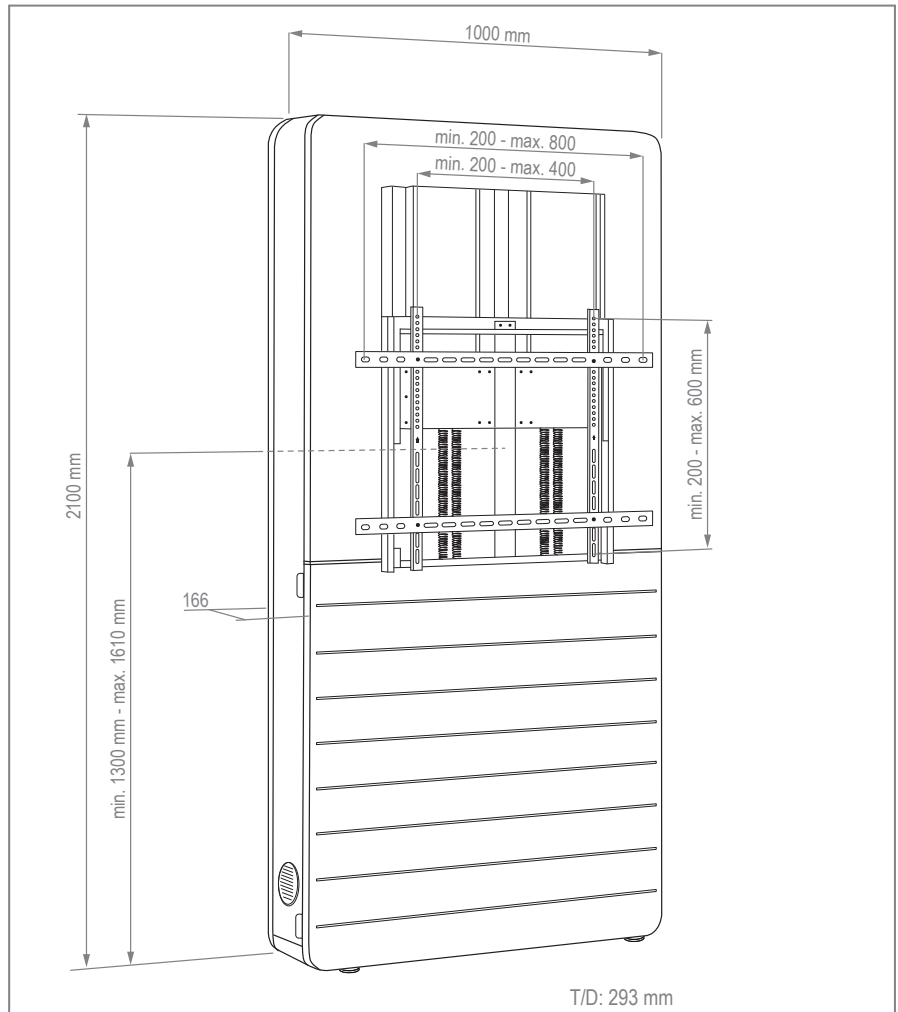

Other colour or decor variants (corpus) are available on request - also as unique piece.

CON-Line[®] Big W Counterbalanced 60 - 90 kg **Item no.: 2771** Media column, floor-wall mounting, manually height adjustable

- Media column for floor-wall mounting with manual height adjustment
- 65 - 86" | 165 - 218 cm
- Landscape orientation
- VESA, min. 200 x 200 - max. 800 x 600 mm
- Manual height adjustment thanks to adjustable to device weight mechanism
- Very smooth adjustability
- Manual height adjustment with 400 mm stroke
- Screen holds securely at the desired height
- Frontcover with sliding door incl. soft-close

- Space saving floor-wall mounting
- Levelling feet for level compensation
- Ventilation grilles in the corpus
- AV accessories are protected from unauthorised access inside the furniture corpus
- Easy assembly thanks to removable AV mounting panel (2 pcs)
- Retractable security lock on the side of the corpus
- Min. 60 - max. 90 kg, mechanism adjustable to device weight
- Colour: white

Retractable security lock

Easy assembly thanks to AV mounting panel (2 pcs)

Accessories are protected inside the corpus

Accessories CON-Line®

Optional accessories for CON-Line and CON-Line Big

Item no.:	Item name	Function & suitability	Illustration	Colour
2935	CON-Line® Dongle Tray	Dongle tray, suitable for all versions of the CON-Line® and CON-Line® Big media columns	1	schwarz
2932	CON-Line® AV Shelf	AV Shelf, suitable for all versions of the CON-Line® and CON-Line® Big media columns	2	
2933	CON-Line® Laptopholder	Laptopholder, suitable for all versions of the CON-Line® and CON-Line® Big media columns	3	
2882	CON-Line® Tabletholder	Tabletholder, universal, suitable for all versions of the CON-Line® and CON-Line® Big media columns	4	