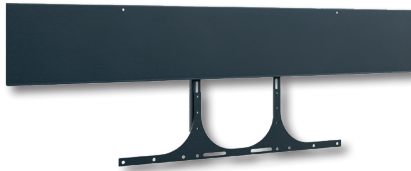

The height of the system is infinitely variable, thanks to a mechanism that can be adjusted to the weight of the device. The screen holds – without locking – safely at the desired height. The stroke is 400 mm.

- Media column for floor-wall mounting with manual height adjustment
- 65 - 86" | 165 - 218 cm
- Landscape orientation
- VESA, min. 200 x 200 - max. 800 x 600 mm
- Manual height adjustment thanks to adjustable to device weight mechanism
- Very smooth adjustability
- Manual height adjustment with 400 mm stroke
- Screen holds securely at the desired height
- Frontcover with sliding door incl. soft-close

Retractable security lock

Easy assembly thanks to AV mounting panel (2 pcs)

Accessories are protected inside the corpus

Accessories CON-Line®

Optional accessories for CON-Line and CON-Line Big

Item no.:	Item name	Function & suitability	Illustration	Colour
2935	CON-Line® Dongle Tray	Dongle tray, suitable for all versions of the CON-Line® and CON-Line® Big media columns	1	schwarz
2932	CON-Line® AV Shelf	AV Shelf, suitable for all versions of the CON-Line® and CON-Line® Big media columns	2	
2933	CON-Line® Laptopholder	Laptopholder, suitable for all versions of the CON-Line® and CON-Line® Big media columns	3	
2882	CON-Line® Tabletholder	Tabletholder, universal, suitable for all versions of the CON-Line® and CON-Line® Big media columns	4	

Accessories CON-Line®

Optional accessories for CON-Line and CON-Line Big

Item no.: 2286

Item no.: 2918

Item no.: 2931

Item no.: 2278

Item no.: 2919

Item no.: 2282