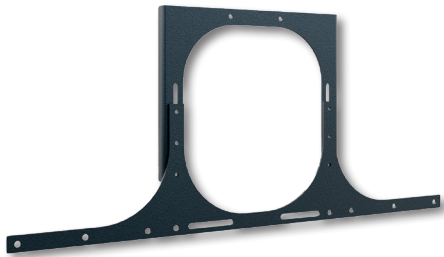

The height of the system is infinitely variable, thanks to a mechanism that can be adjusted to the weight of the device. The screen holds – without locking – safely at the desired height. The stroke is 400 mm.

- Media column for floor-wall mounting with manual height adjustment
- 65 - 86" | 165 - 218 cm
- Landscape orientation
- VESA, min. 200 x 200 - max. 800 x 600 mm
- Manual height adjustment thanks to adjustable to device weight mechanism
- Very smooth adjustability
- Manual height adjustment with 400 mm stroke
- Screen holds securely at the desired height
- Frontcover with sliding door incl. soft-close

Retractable security lock

Easy assembly thanks to AV mounting panel (2 pcs)

Accessories are protected inside the corpus

Accessories CON-Line®

Optional accessories for CON-Line and CON-Line Big

Item no.:	Item name	Function & suitability	Illustration	Colour
2935	CON-Line® Dongle Tray	Dongle tray, suitable for all versions of the CON-Line® and CON-Line® Big media columns	1	schwarz
2932	CON-Line® AV Shelf	AV Shelf, suitable for all versions of the CON-Line® and CON-Line® Big media columns	2	
2933	CON-Line® Laptopholder	Laptopholder, suitable for all versions of the CON-Line® and CON-Line® Big media columns	3	
2882	CON-Line® Tabletholder	Tabletholder, universal, suitable for all versions of the CON-Line® and CON-Line® Big media columns	4	

Accessories CON-Line®

Optional accessories for CON-Line and CON-Line Big

Item no.: 2286

Item no.: 2918

Item no.: 2931

Item no.: 2278

Item no.: 2919

Item no.: 2282